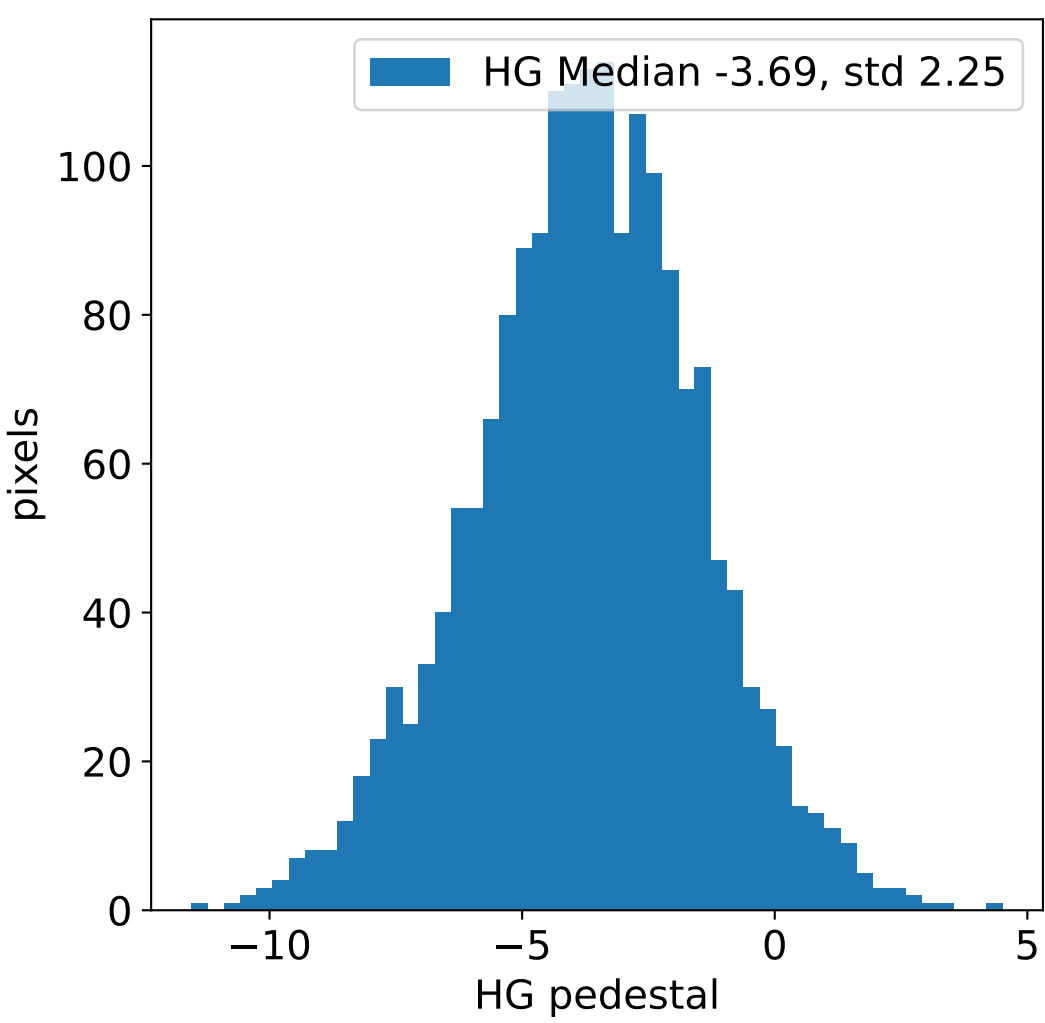

Run 20327, integration on 12 samples

Run 20327, pixel 0

Run 20327, pixel 0