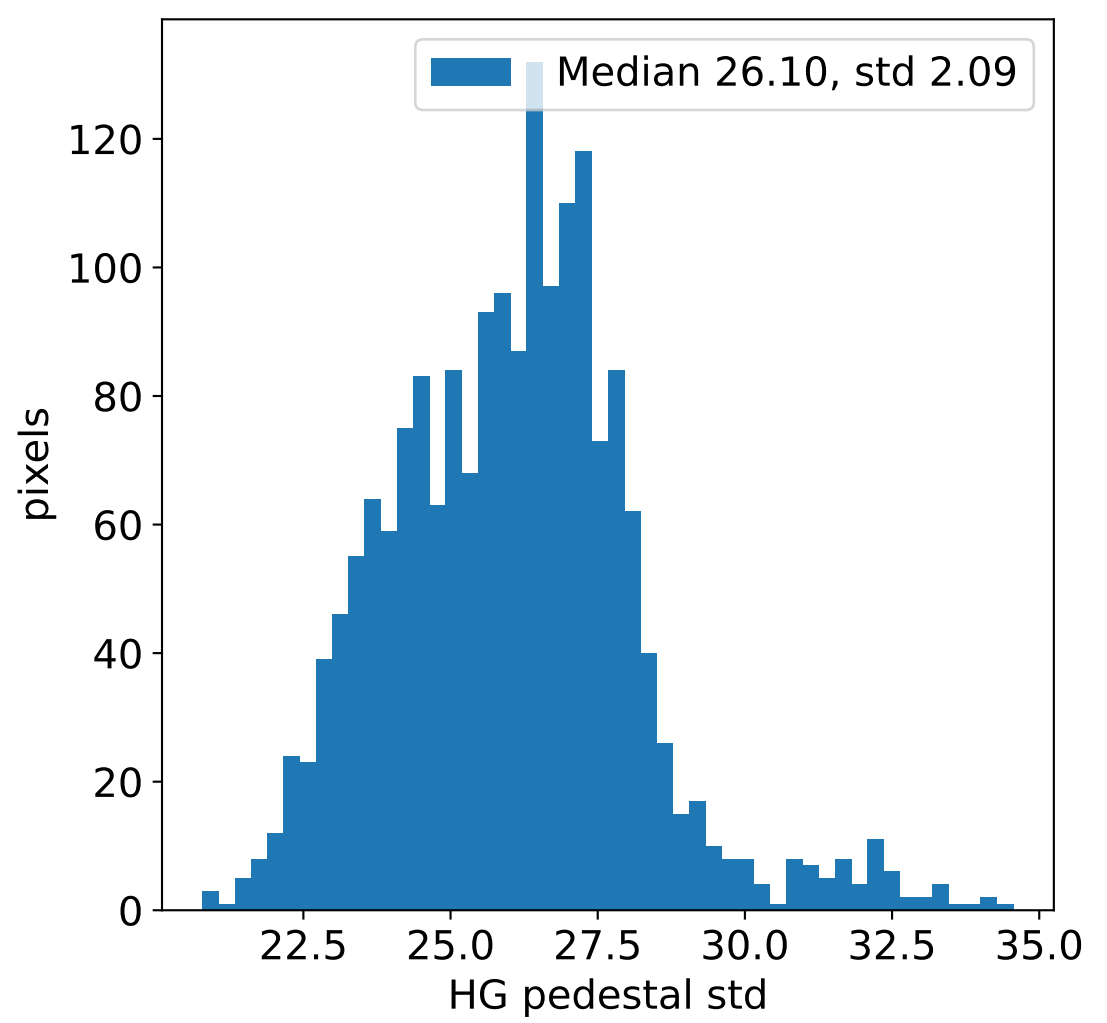

Run 20327, integration on 12 samples

Run 20327, pixel 0

Run 20327, pixel 0