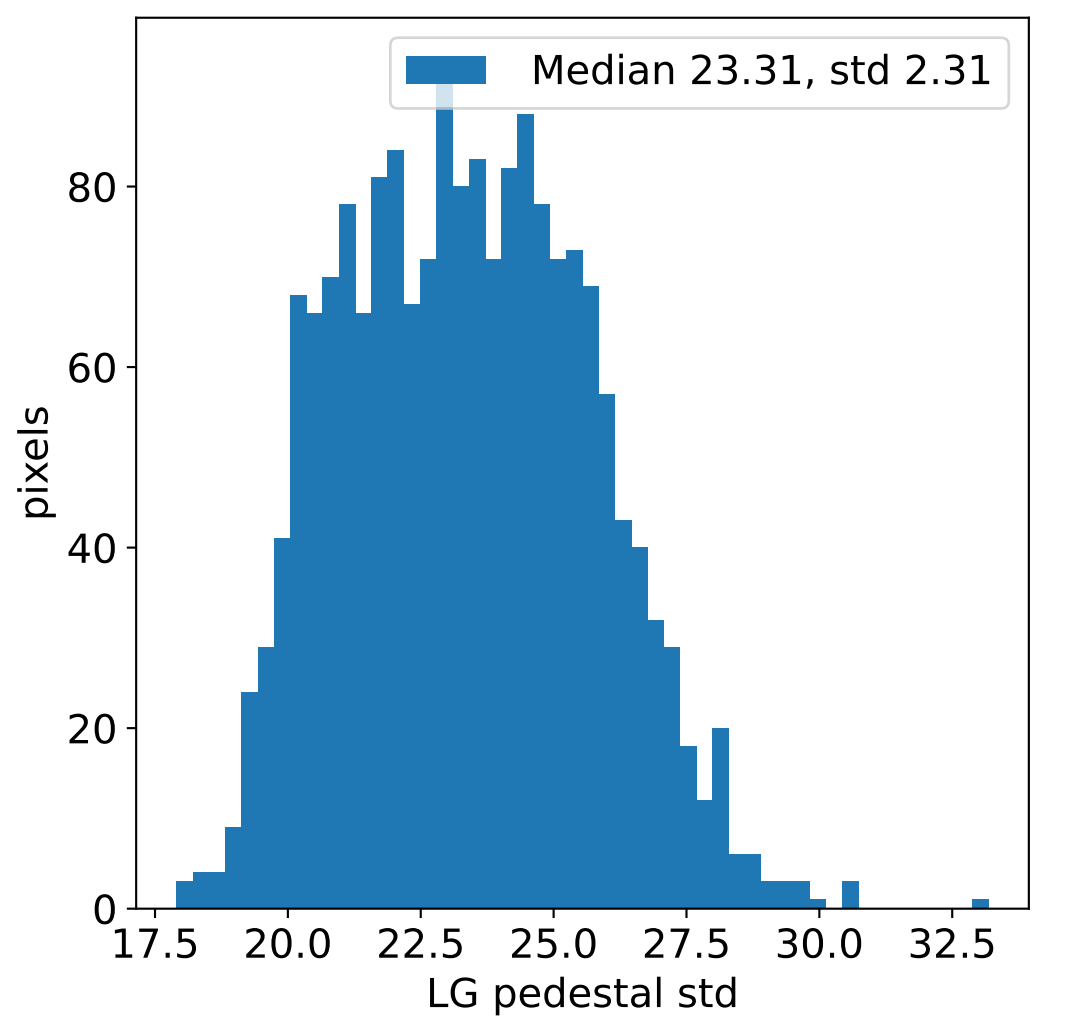

Run 20283, integration on 12 samples

Run 20283, pixel 0

Run 20283, pixel 0