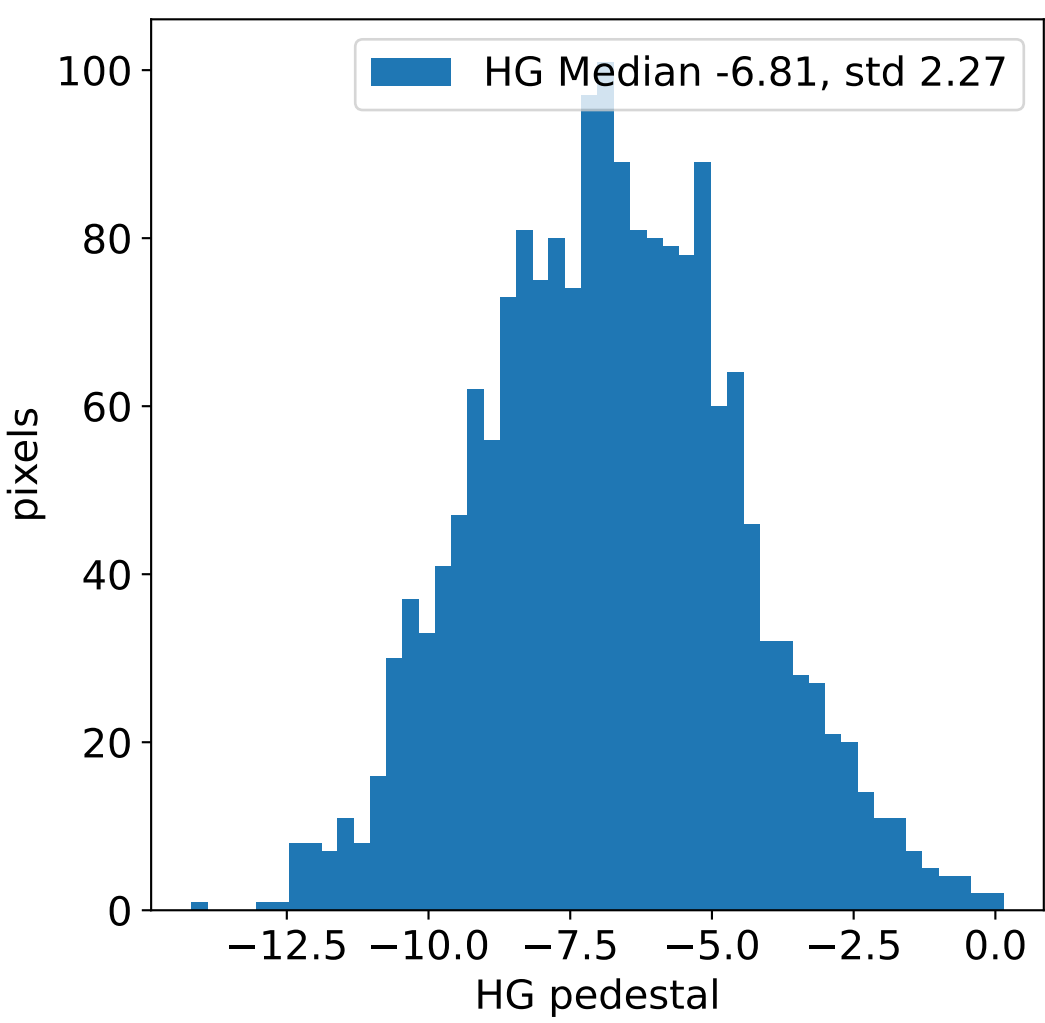

Run 20283, integration on 12 samples

Run 20283, pixel 0

Run 20283, pixel 0