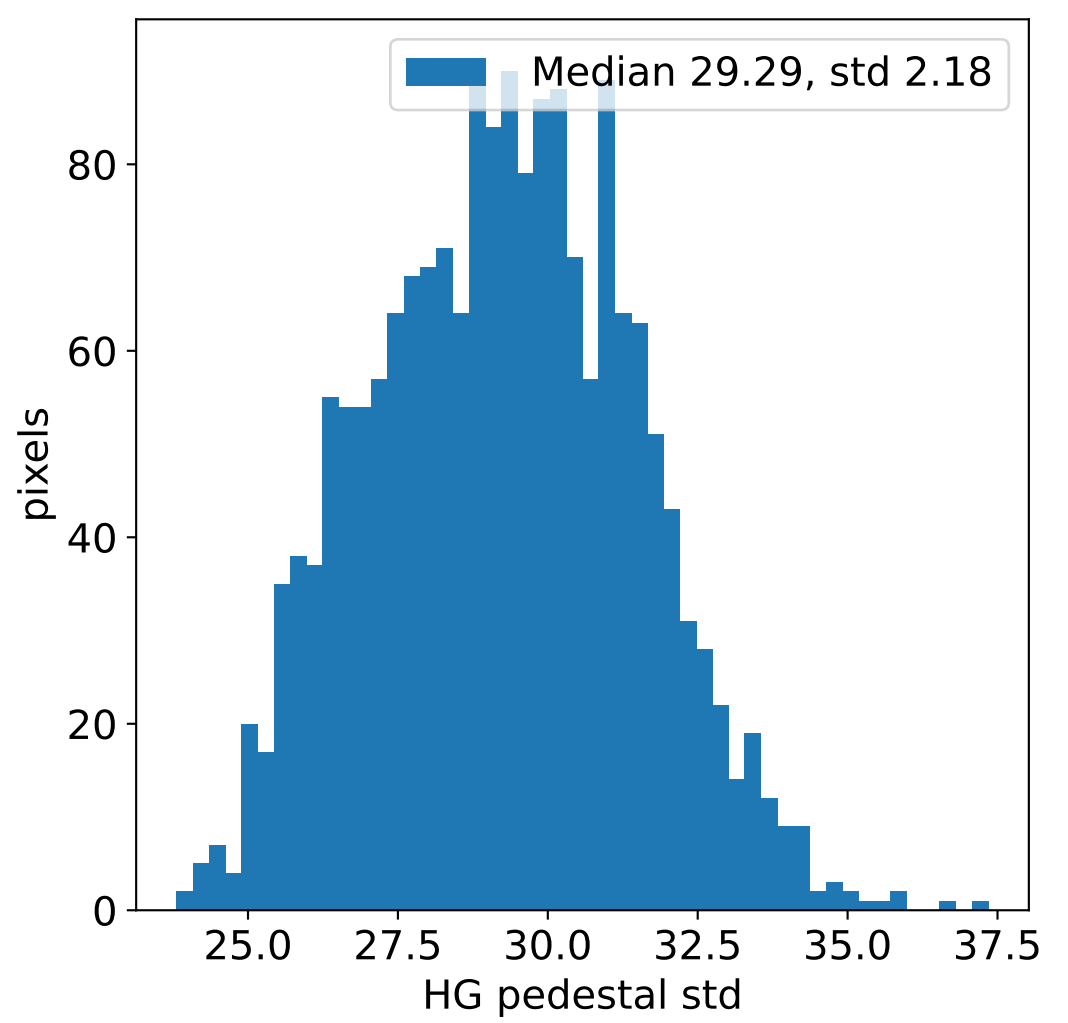

Run 20283, integration on 12 samples

Run 20283, pixel 0

Run 20283, pixel 0