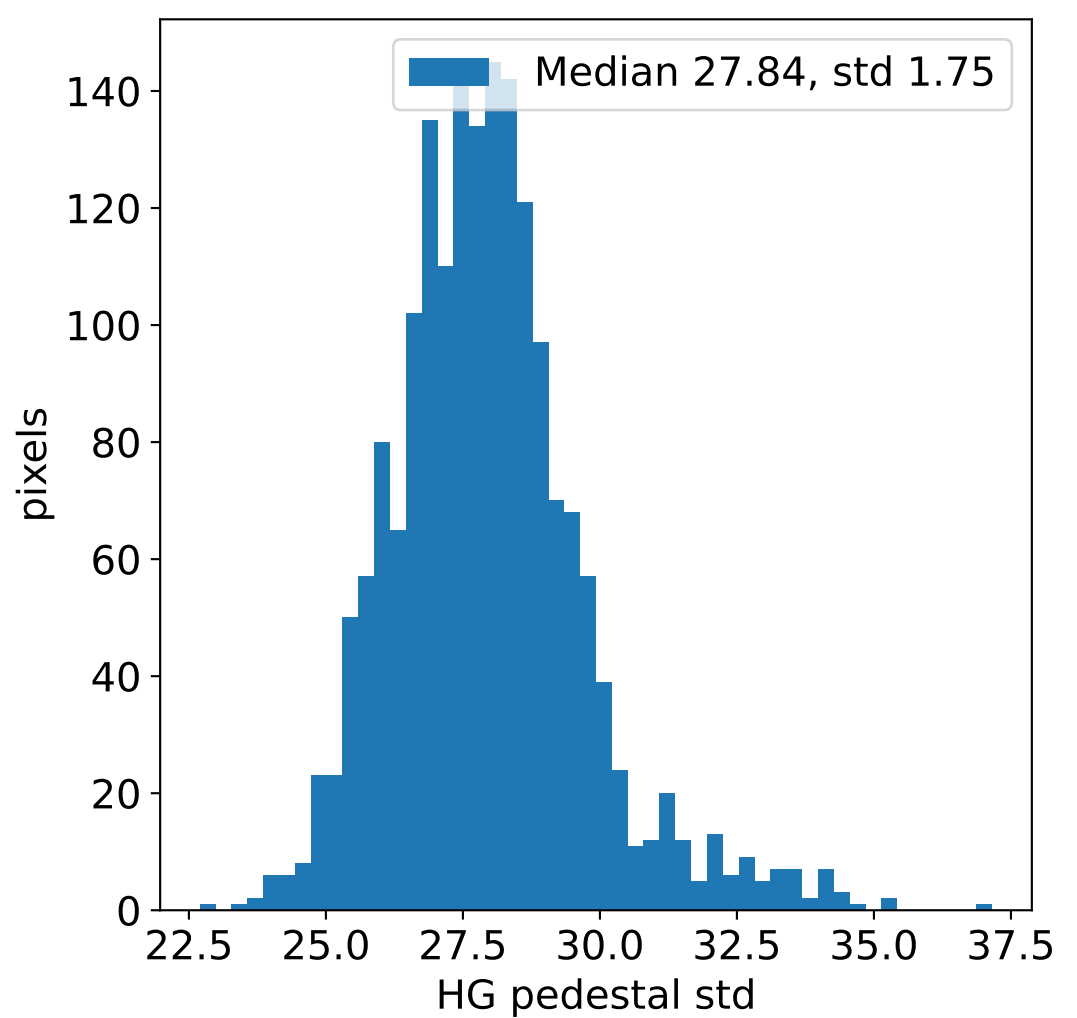

Run 20265, integration on 12 samples

Run 20265, pixel 0

Run 20265, pixel 0