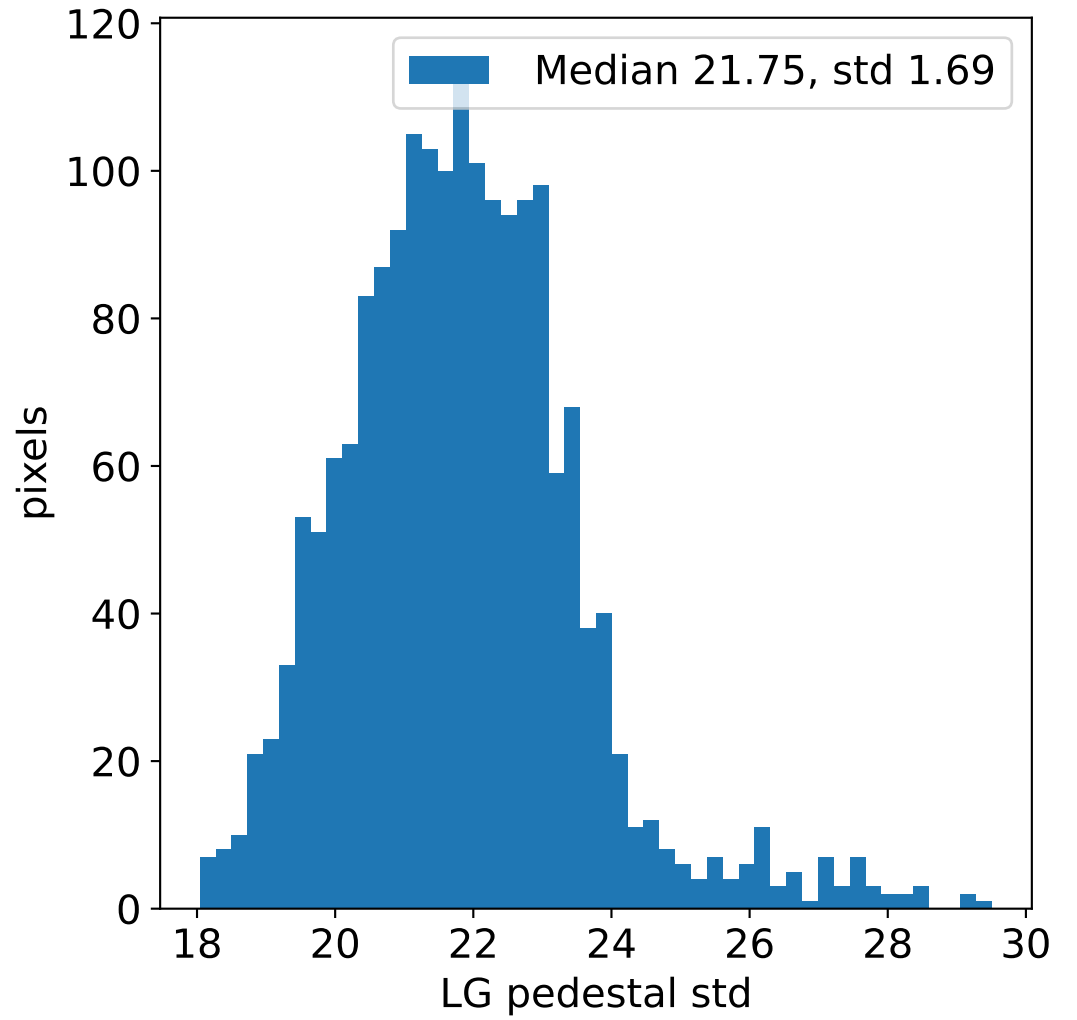

Run 20265, integration on 12 samples

Run 20265, pixel 0

Run 20265, pixel 0