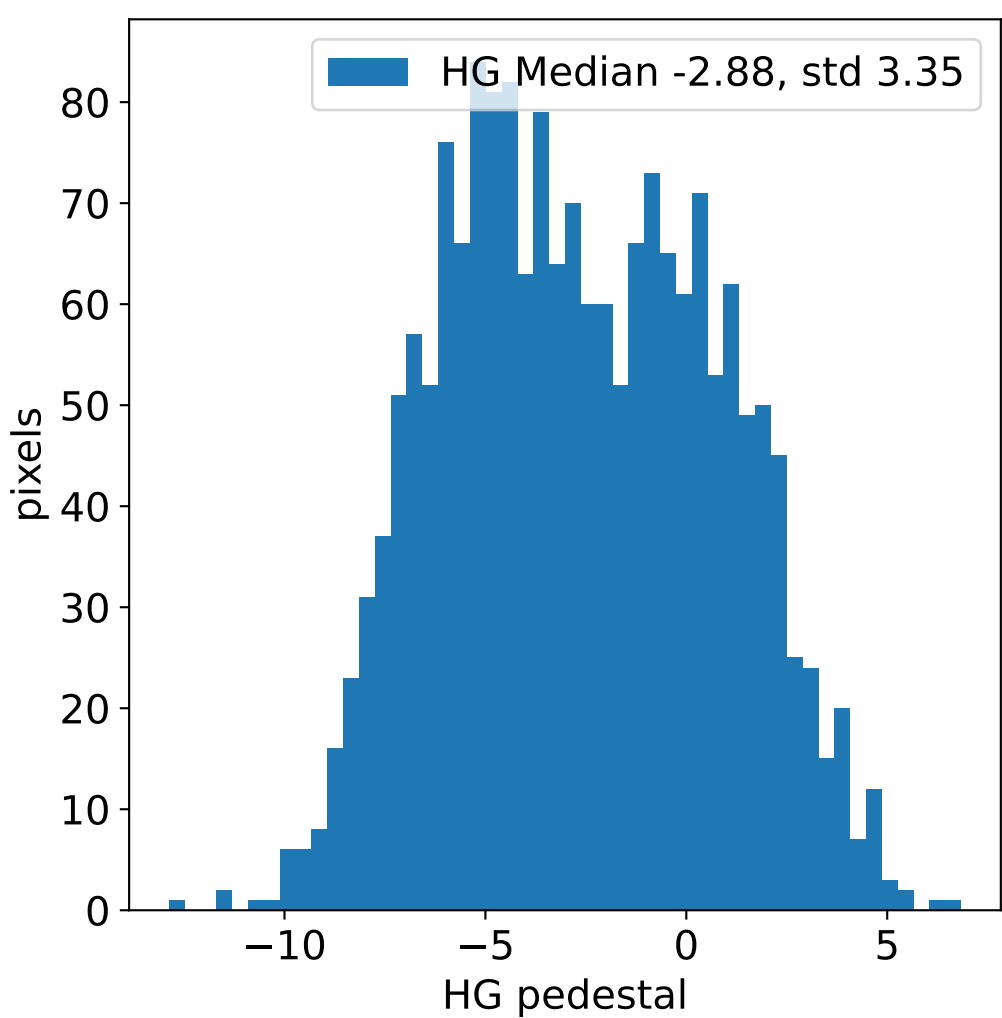

Run 20265, integration on 12 samples

Run 20265, pixel 0

Run 20265, pixel 0