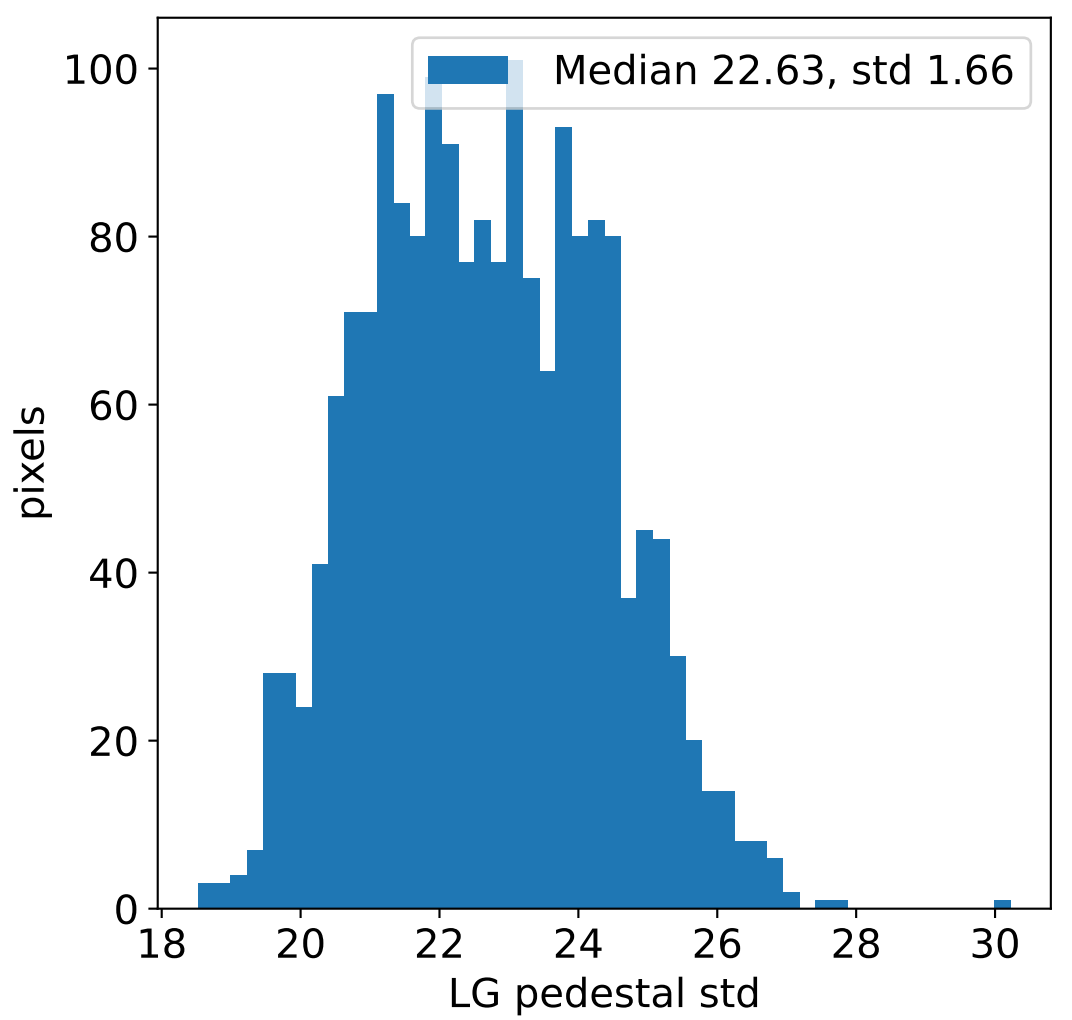

Run 20263, integration on 12 samples

Run 20263, pixel 0

Run 20263, pixel 0