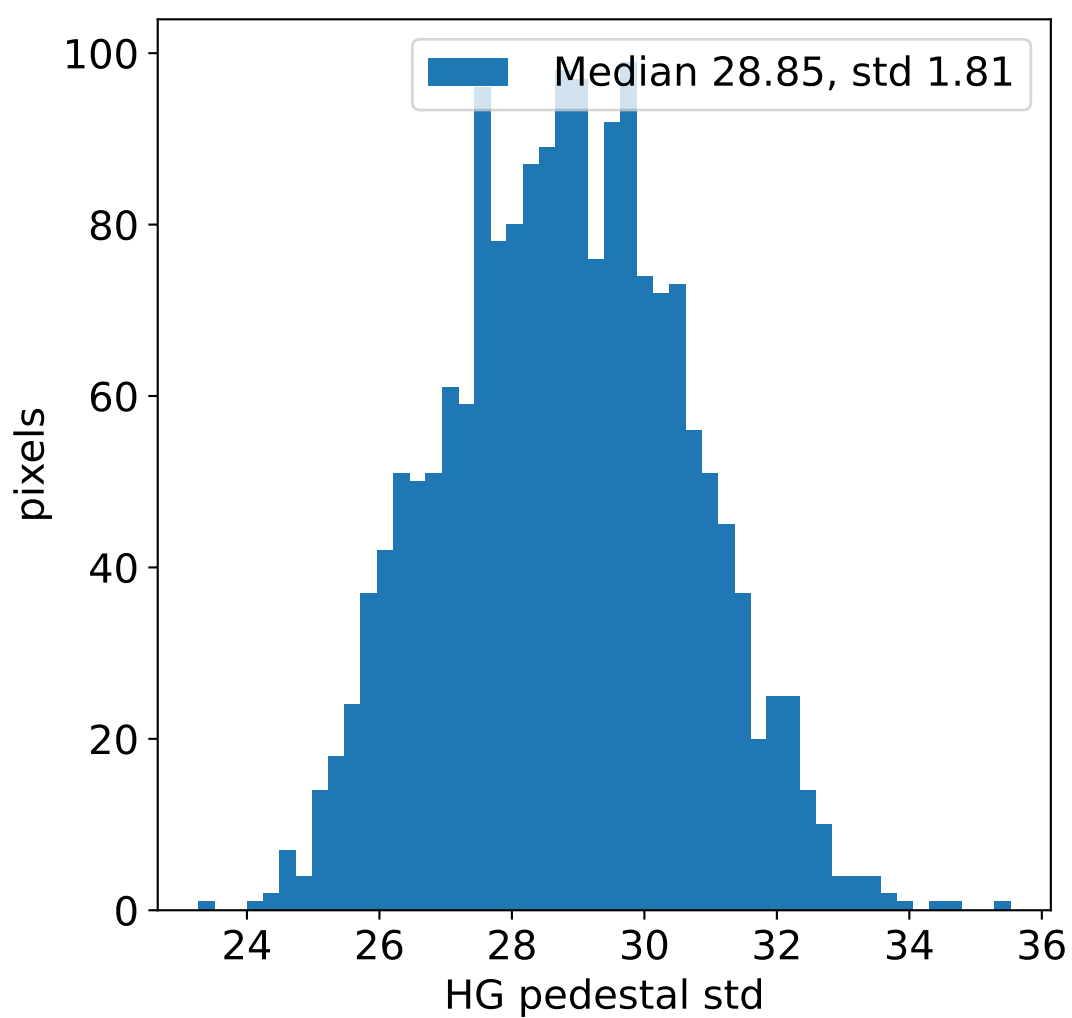

Run 20263, integration on 12 samples

Run 20263, pixel 0

Run 20263, pixel 0