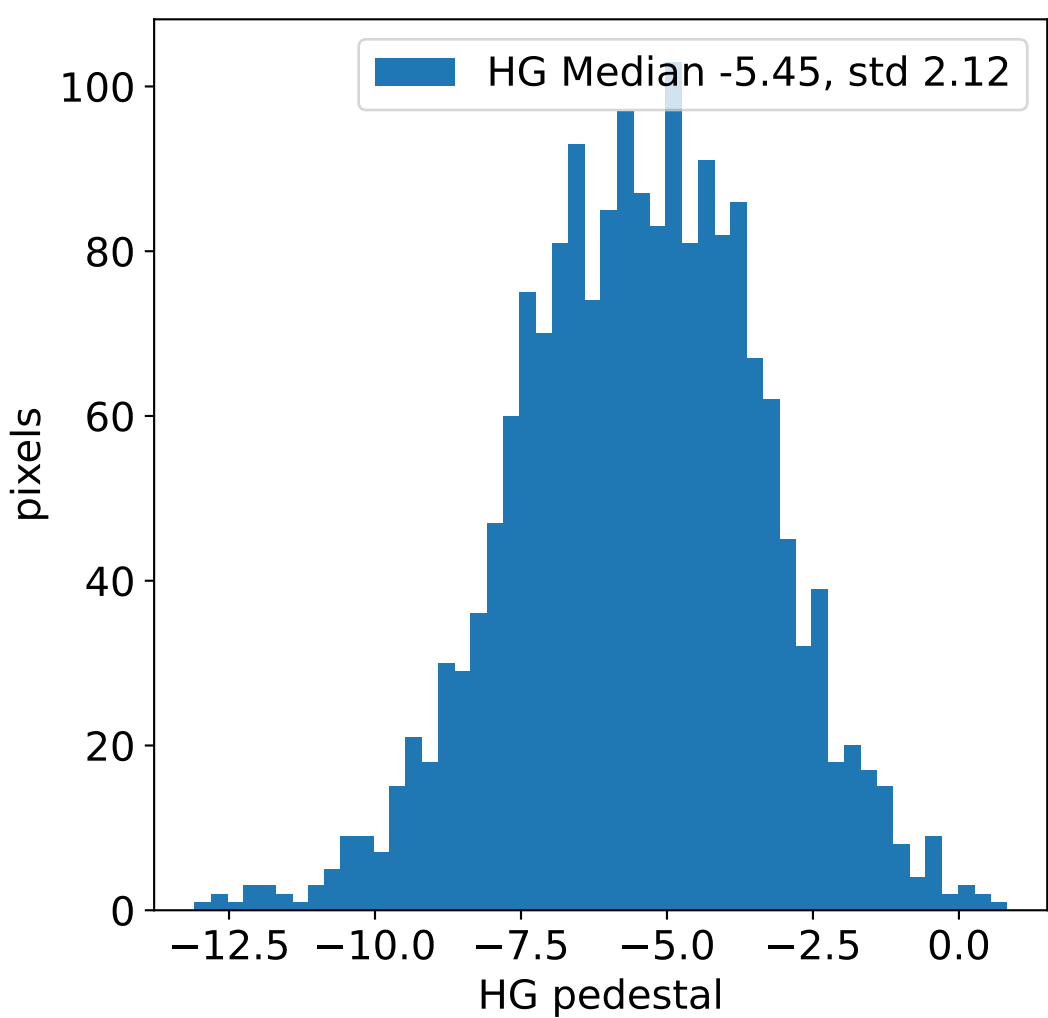

Run 20263, integration on 12 samples

Run 20263, pixel 0

Run 20263, pixel 0