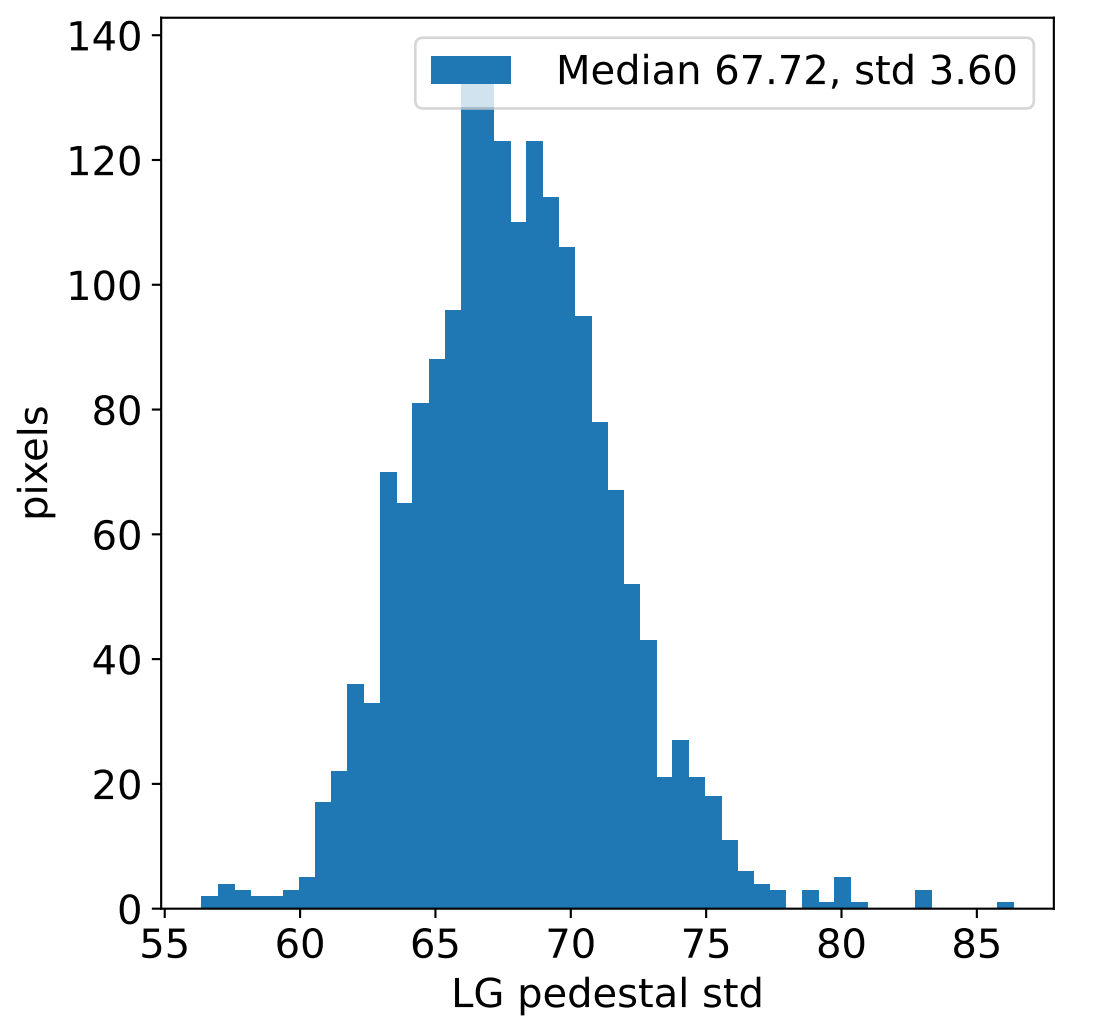

Run 20167, integration on 12 samples

Run 20167, pixel 0

Run 20167, pixel 0