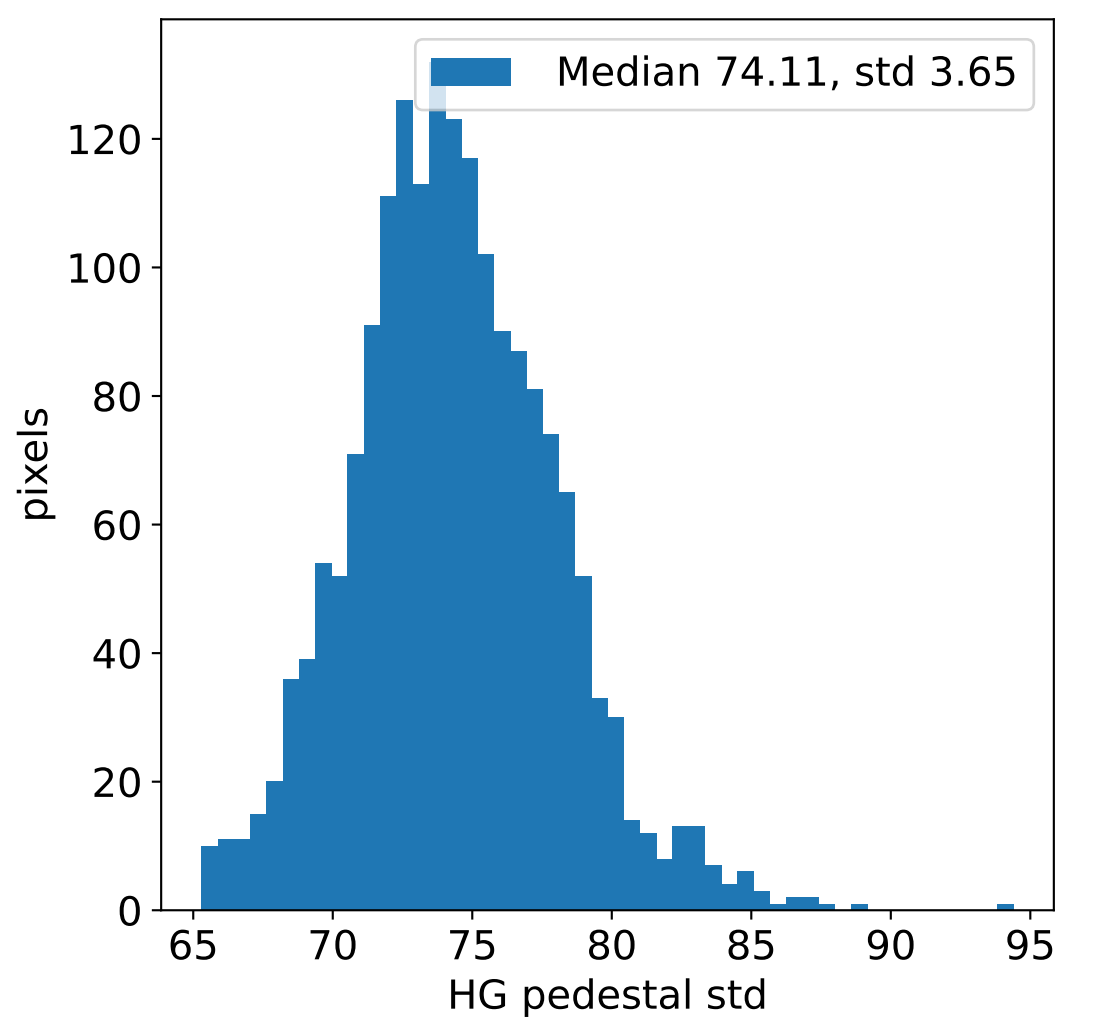

Run 20167, integration on 12 samples

Run 20167, pixel 0

Run 20167, pixel 0