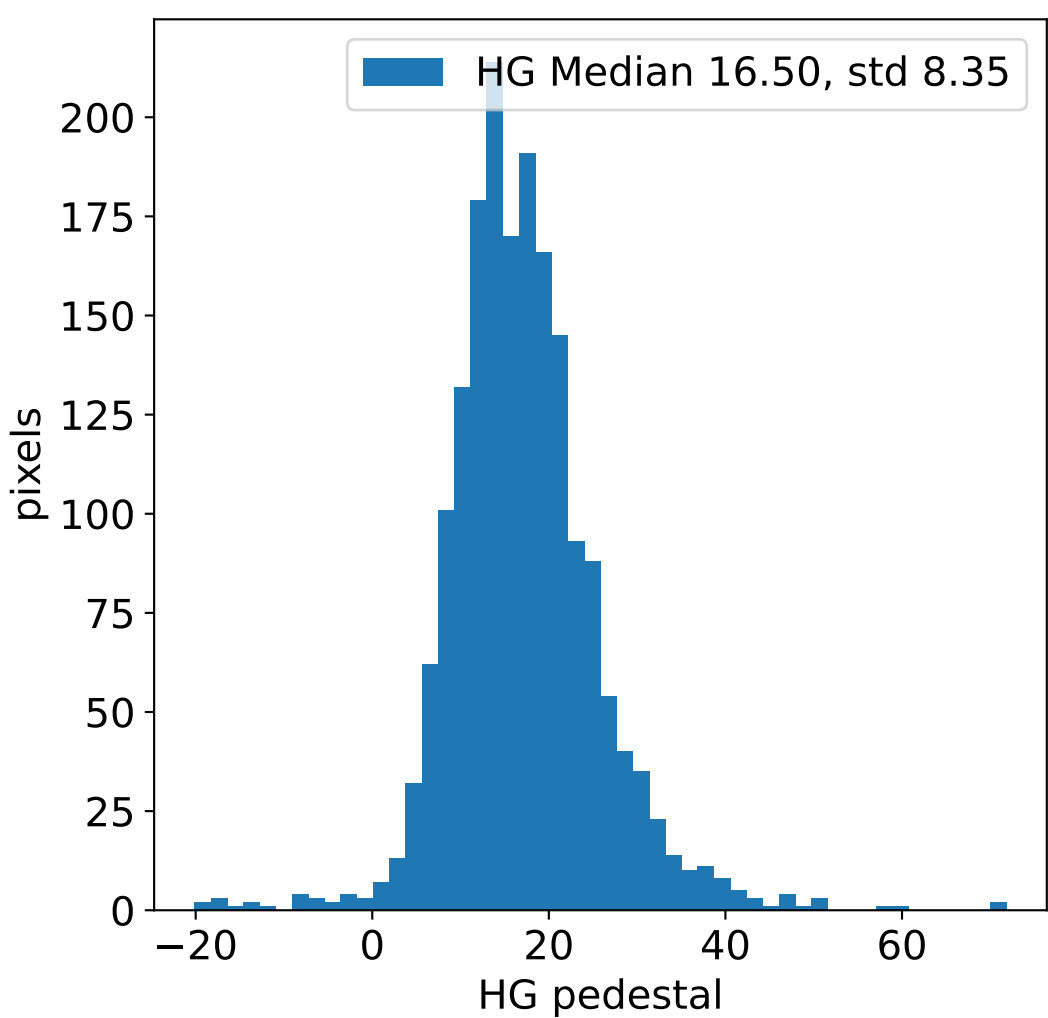

Run 20167, integration on 12 samples

Run 20167, pixel 0

Run 20167, pixel 0