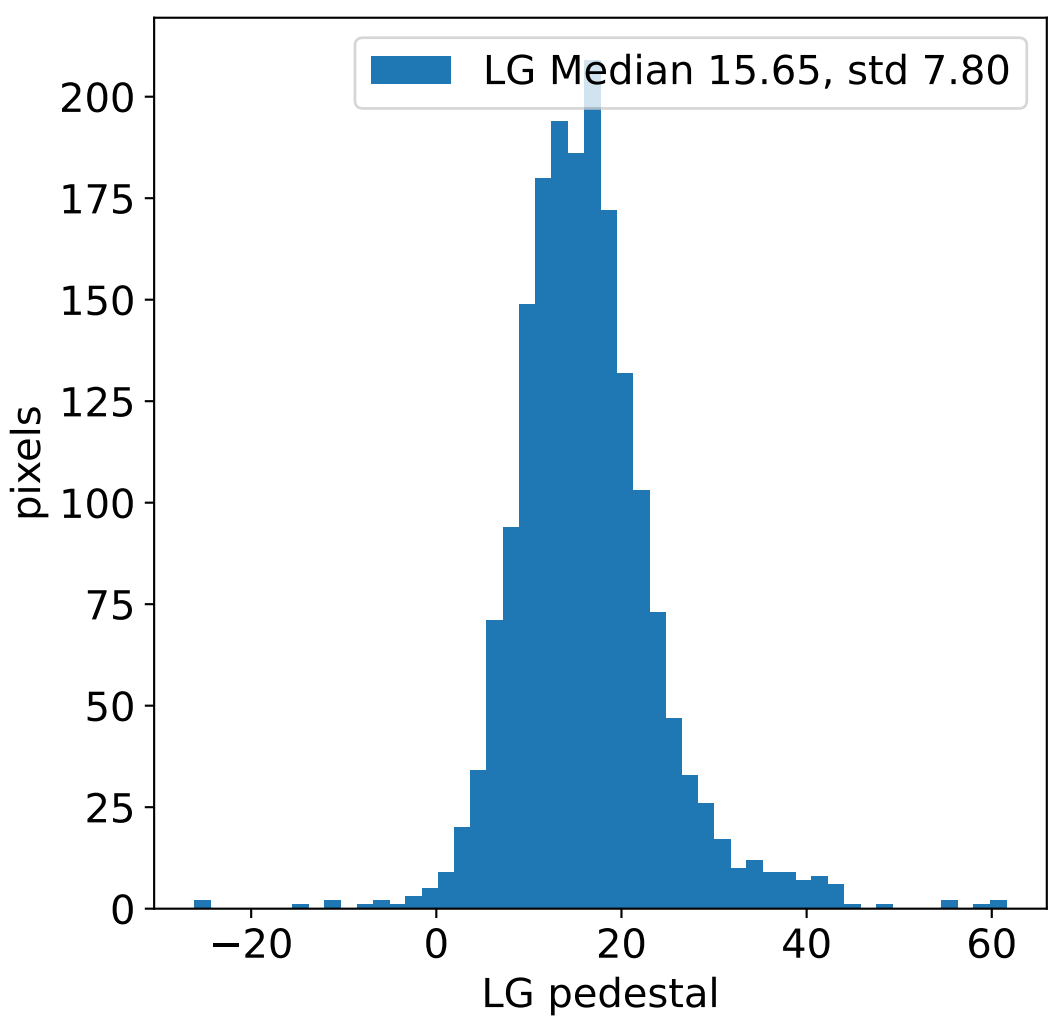

Run 20167, integration on 12 samples

Run 20167, pixel 0

Run 20167, pixel 0