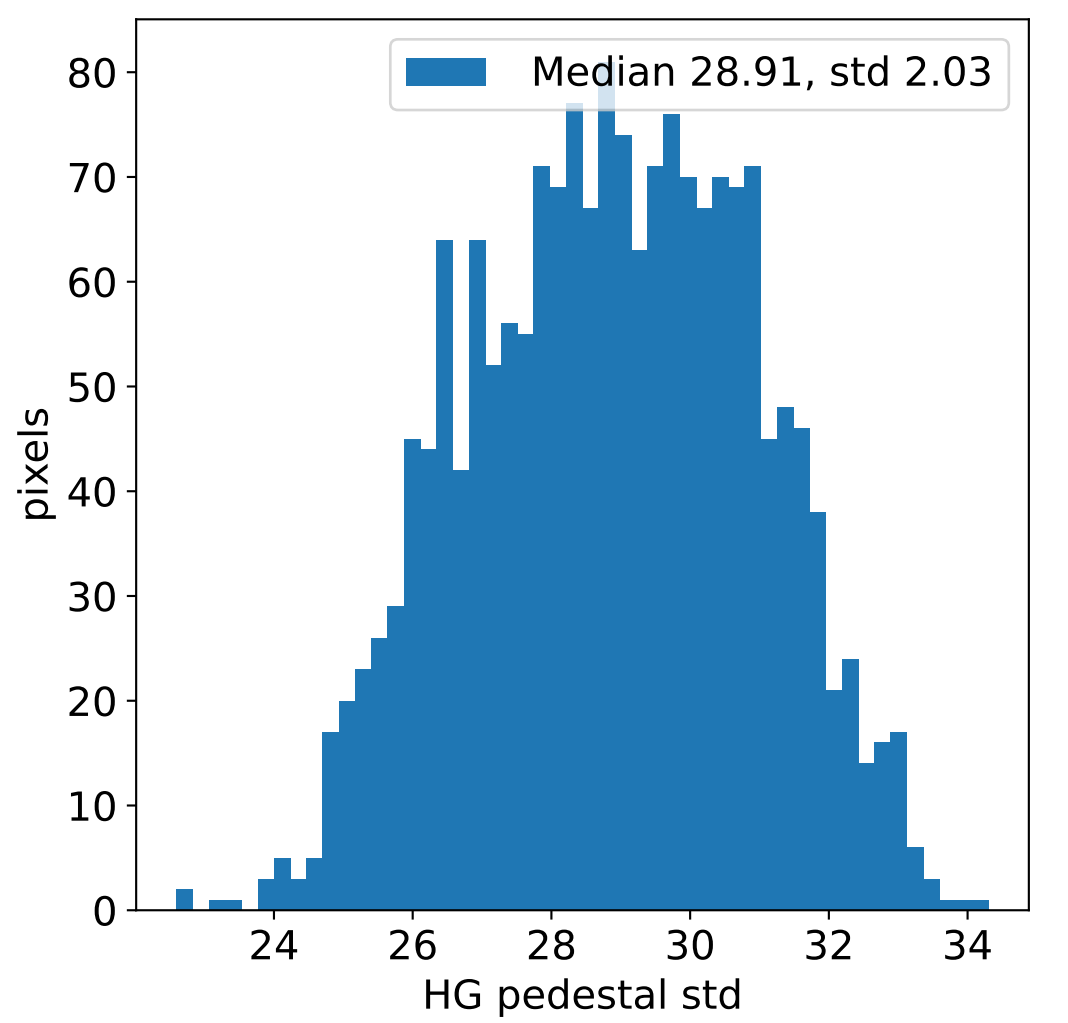

Run 20089, integration on 12 samples

Run 20089, pixel 0

Run 20089, pixel 0