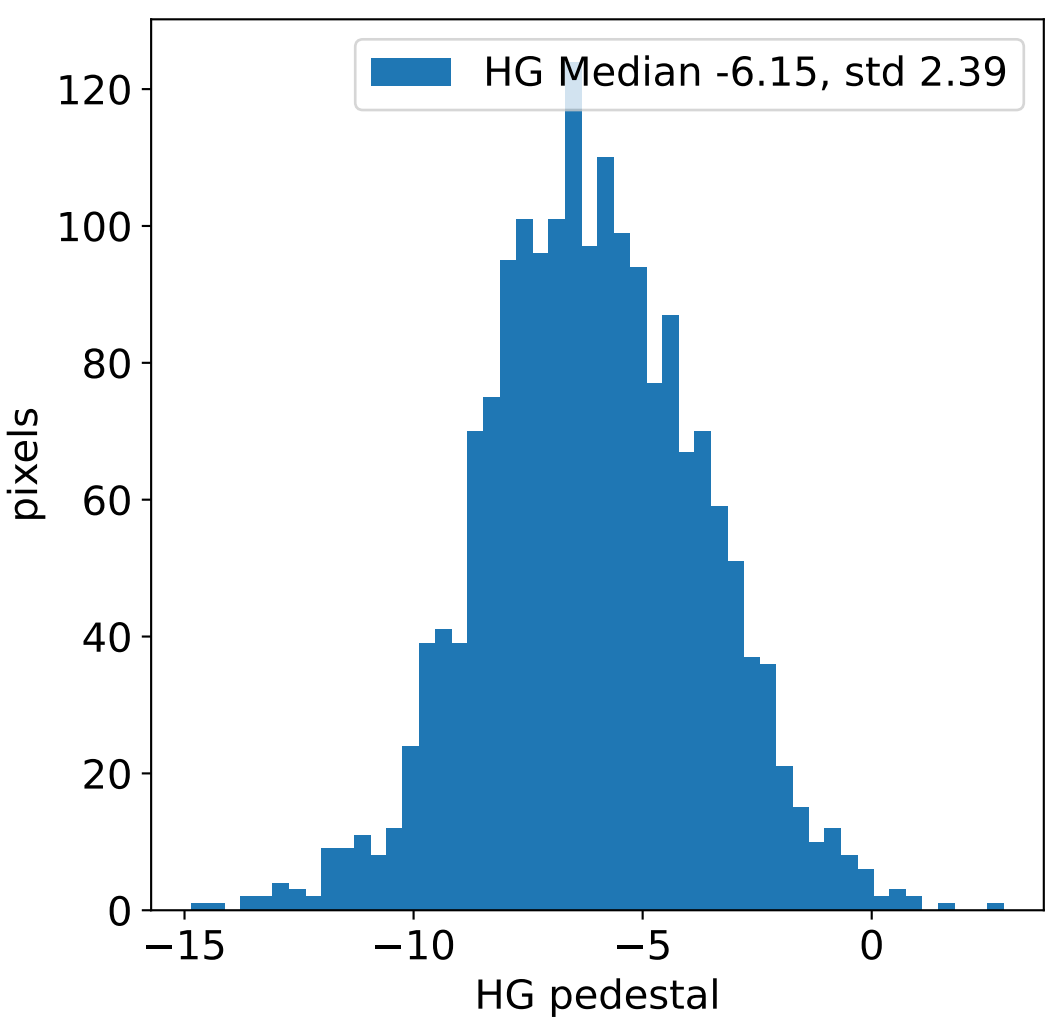

Run 20089, integration on 12 samples

Run 20089, pixel 0

Run 20089, pixel 0