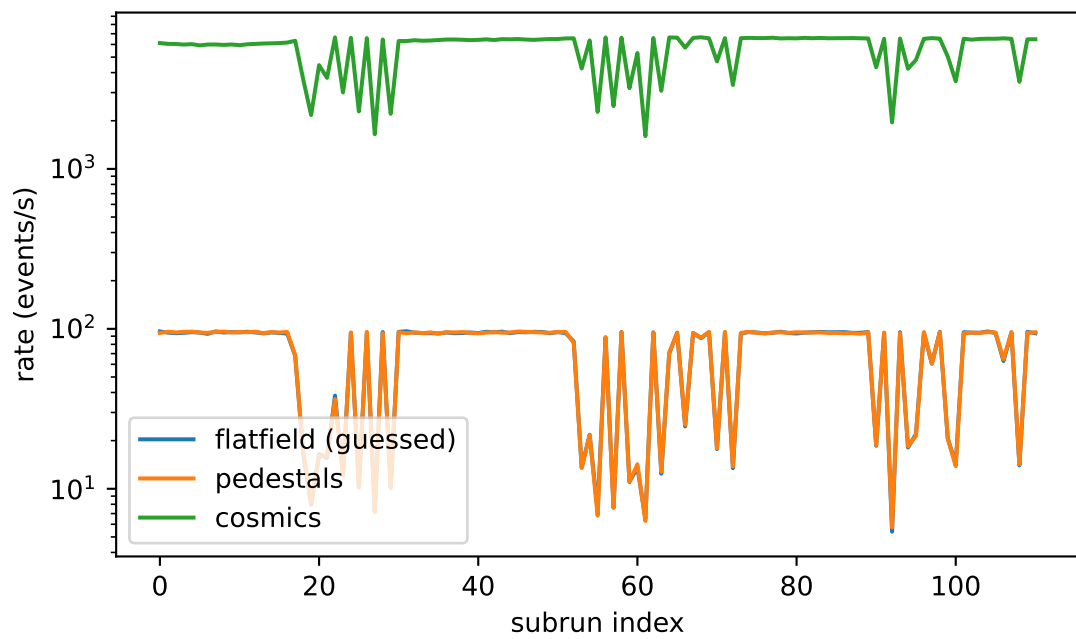

datacheck\_dl1\_LST-1.Run08192.h5

First shower event UTC:

(from Dragon time): 2022-05-06 02:11:53.347507

# PEDESTALS, pixel-wise charge info

Pedestal mean charge (p.e.)

Pedestal charge std dev (p.e.)